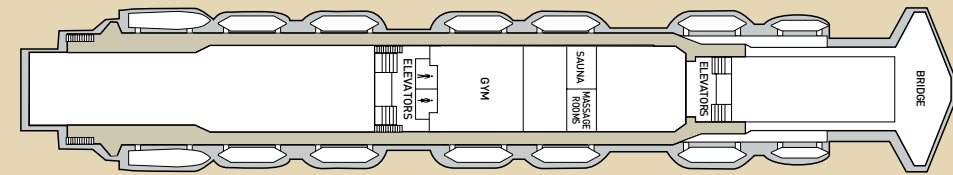

DECK 7 - APOLLO