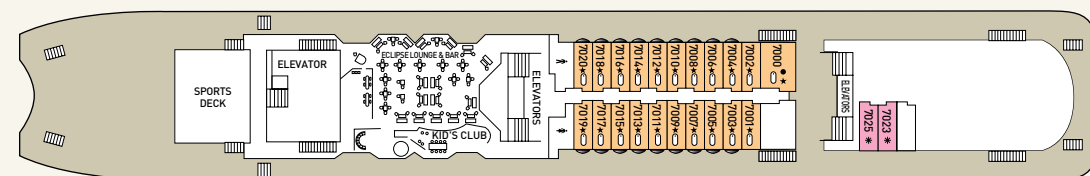

DECK 6 - VENUS