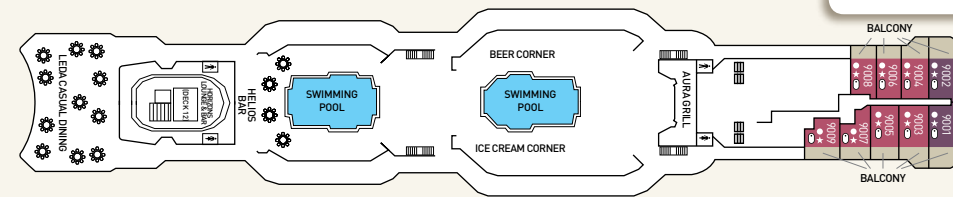

DECK 8 - OURANOS