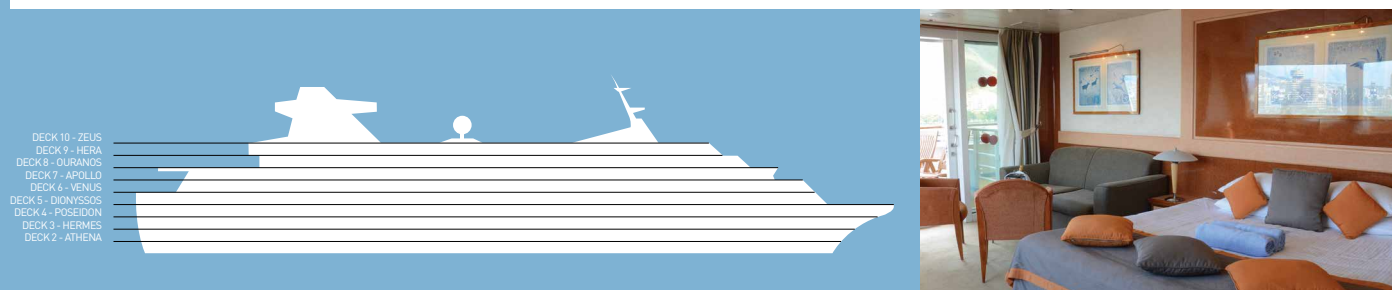

Celestyal Olympia

Suite

Deck Places to have a good meal

9 - HERA	Aura Grill - Leda Casual Dining
4 - POSEIDON	Aegean Restaurant

Deck Places to have fun

10 - ZEUS	Thalassa Bar
9 - HERA	Helios Bar - Horizons Lounge & Bar (Deck 12)
7 - APOLLO	Eclipse Lounge & Bar - Sports Deck
5 - DIONYSSOS	Muses Lounge & Bar - Argo Lounge & Bar - Casino - Selene Lounge & Bar

Deck Places to treat yourself

9 - HERA	Swimming Pools
8 - OURANOS	Sauna - Massage Rooms - Gym
7 - APOLLO	Kid's Club
5 - DIONYSSOS	Photo Shop - Agora Shop - Beauty Center
4 - POSEIDON	Reception - Shore Excursions - Library - Duty Free & Value Shop
1	Medical Center

Category	Deck	Description	Number of cabins	
Inside Cabins				
IB	2-ATHENA / 3-HERMES	2 lower beds, 3rd/4th berth, bathroom with shower	114	
ID	3-HERMES / 4-POSEIDON	2 lower beds, 3rd/4th berth, bathroom with shower	124	
IF	5-DIONYSSOS / 6-VENUS	2 lower beds, bathroom with shower	68	
Outside Cabins				
XB	2-ATHENA / 3-HERMES	2 lower beds, 3rd/4th berth, bathroom with shower	160	
XD	3-HERMES / 4-POSEIDON	2 lower beds, 3rd/4th berth, bathroom with shower	146	
XF	5-DIONYSSOS / 6-VENUS	2 lower beds, bathroom with shower	82	
Suites				
SJ	Junior Suite	7-APOLLO	2 lower beds, sofa bed, bathroom with bathtub or shower	21
SB	Balcony Suite	9-HERA	Matrimonial bed, sofa bed, bathroom with bathtub, balcony	7
SG	Grand Suite	9-HERA	Matrimonial bed, sofa bed, bathroom with bathtub and shower, balcony	2

SHIP SPECIFICATIONS
Tonnage 37,584
Length 214.88 m
Breadth 28.4 m
Draught 7 m
Cruising Speed 19 knots
Passenger Decks 10
Elevators 7
Stabilizers YES
Electric Current 110v
Classification Society DNV

CABIN ACCOMMODATIONS
Total Outside Cabins 418
Out of which Balcony Suites 9
Total Inside Cabins 306
Total Cabins 724

CREW
Crew Members 540
Nationality of Officers Hellenic & Int.
Nationality of Crew European & Int.

CABIN AMENITIES
All cabins are equipped with shower, WC, air condition, telephone, hair dryer, safety deposit box and TV. All Suites have refrigerated mini bar.

Deck plans and cabin layouts are given purely as a guide. Size and layout may vary within the same category. Some cabins in SJ category might have partially obstructed view.

SYMBOL LEGEND

- none
- double bed
- 2 lower beds + 2 upper beds
- ★ Sofa bed
- ●★ Double bed + sofa + cabin with bathtub
- Suitable for wheelchairs
- Cabin with bathtub
- Cabin with obstructed view

DECK 10 - ZEUS